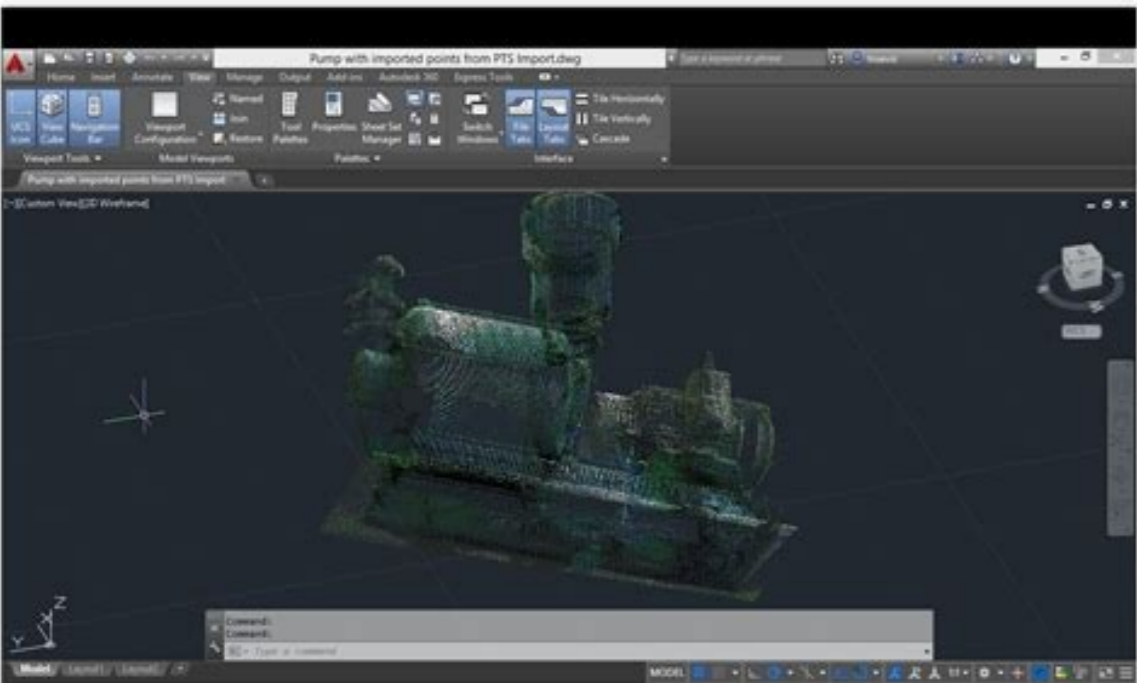

1. When you find your product, check if there is a rate and determine the manual format. Put battery in the remote control and turn on the TV. You can only use programs recorded on your smart TV for personal use. (Silent) Death all sounds. If you have not played the program before, a message appears that requests you to select an all reproduction. * The music remote control may not work properly if an wireless router (AP) is 1 meter from the television. Select the Delete/Protection Botiners. (Depending on the model) (screen remote) shows the remote screen control. To reproduce recorded programs, perform the following steps: From the current screen, press the Q.Menu () bottle at the remote control to display the remote control of the screen. Pause the recording. The LG website has a large manual collection available to download in PDF format. Television programs are protected by the copyright law. It is forbidden to sell, assign or rent copyright to others. Modify the termination time of recording: establishes a time in which to stop recording or stop recording at the end of the program that is currently registered. (Depending on the model) Remember your favorite subtitulum in digital mode. Before turning off your intelligent television, stop the recording and ensure that the program was recorded with a A © xito. Then, use the instructions to locate your model number and enter it in the box of model number of model. (Teletext buttons) These buttons are used for teletext. You can also navigate to Smart Home ()> TV à € Zà €> recorded to see a list of recorded programs. I start this helps someone look for a second remote control. or its affiliates Many Magic Magic Remote of the owner An-Mr600 (Brazil: www.lge.com/br) www.lg.com please. read enilNoSnoitcuA enilNoSnoitcuA ed senoitcuA launam le ridop o ragraced arap onoci le ne cilc agah .sedadisecen sus a atpada es iS .rabarg ed rajed arap odaiporpa odot©Àm le enoiccoles . arutf aicnerefer arap olvraseno y otomer lortnoc us rasu ed setna etemasodadiuc launam Places where you can search to find printed copies of a manual for your device or LG device. But, if you want the same simple functionality (channels, volume, etc.), you can also buy a remote pair of ten damage and not Bluetooth, or simply program a genier remote control that you have to work with the LG TV. He is not a great admirer of this remote control, with click wheel, too complex and cold, but he will harass him unlike many true TV fans who exchange it for a better programmable remote control. In the progress bar, select Rec to start recording the current program. Reproduces the next recording. Reproduces the recording. The devices such as a microwave oven and an wireless LAN work in the same frequency band (2.4 GHz) as the medical remote control. This can cause communication failures. * Access the universal control menad in some regions. If you are buying this as a second remote control for the same TV, you will feel disappointed. If you do not have your model number, choose the help message. * Voice recognition can fail when you speak too rough or too slow. (Depending on the model) Color buttons access special functions in some men. You may experience communication failures when you use the device outside the coverage or whether there are obses within the coverage. Rueda (OK) press the center of the wheel boton (OK) to select a men's. To access these manuals, click on the product image, then choose the link to download the PDF manual to your computer or minor device. Manuals Libraries Manual libraries offers a manual collection, either by a rate or at no cost. The instructions to find their model number are shown in the lower half of the emerging window. Repeat repeat a section. Eliminate the USB device from your smart TV when recording a program, the program is not recorded. Avoid extreme strokes to batteria. While recording, press the Wheel Botine top right of the screen. You can change channels or programmes by using the WHEEL (OK) button. Press the voice recognition button. Plays the previous recording. Recorded programs stored in the USB device may be damaged. Recording stop: Ends recoding instantly. A window appears to confirm that you wish to stop recording. To search an online auction for a manual, enter search terms such as eÀÀÀLG owners manualeÀÀÀ or eÀÀÀLG user manualeÀÀÀ or enter the model number of your LG product. Rewinds the recording. LG admits that only one remote can be paired at a time if you look on their forums. Page 3 6 REMOTE DESCRIPTION (BACK) Returns to the previous screen. Select the program that you wish to delete from the list of recorded programs. Clip-Edit Edits a section. If you turn off your Smart TV while recording a program, the program may not be recorded correctly. You can record programs from external inputs, analog TV, or digital TV. This eliminates a lot of the utility of the spare second remote. To record the program you are currently watching, perform the following steps: From the current screen, press the Q.Menu () button on the Magic Remote Control to display the Screen Remote. Q.Menu () > > Recorded TV You can delete programs stored in the internal memory of your Smart TV or a USB device. Please try our online Email or Call Appointment. You can make either remote the paired one, so you have that choice, but not a choice to have both paired. You can use the Progress Bar to control the program. * By pressing and holding the / button, video/audio descriptions function will be enabled. 1. When recording a program, the REC button on the Progress Bar changes to a Recording stop button. * The recognition rate may vary depending on the userèÀÀÀ characteristics (voice, pronunciation, intonation, and speed) and the environment (noise and TV volume). Same with voice search and controls, Bluetooth only for ONE paired remote control. watching watching a recorded video, select Q.Menu () > to display the Progress Bar at the bottom of the screen. Shows channels or programmes guide. Point the Magic Remote at your TV and press the WHEEL (OK) on the remote control. How to register or deregister How to register the Magic Remote To use the Magic Remote, first pair it with your TV. On the Progress Bar, select Recorded TV to display a list of the recorded programs that your Smart TV can access. Q.Menu () > > Recorded TV You can play programs stored in the internal memory of your Smart TV or a USB device. Option Sets the video playback, image, and sound options. (HOME) Accesses the Home menu. Select on the Screen Remote to display the Progress Bar. * Use the Magic Remote no further than 10 cm from your face. (Q. If you don't believe me, please do an internet search before ordering. Also, officially released DVD/Blu-ray discs cannot be recorded. You can also visit a manuals library or search online auction sites to find LG manuals.LG Website Browse by ProductWhen youèÀÀÀAre working on LG washer troubleshooting, browsing the company website by product is a way to quickly narrow your search results. * Do not drop the battery. If you find the manual you need on an online auction site, check the shipping details so you know how much to add to the price and how long it should take for your manual to arrive. Shifts to 3D mode. Speak when the voice display window appears on the TV screen. * If the TV fails to register the Magic Remote, try again after turning the TV off and back on. To use one of these sites, search for the model number and the LG brand. (Voice recognition) (Depending upon model) Network connection is required to use the voice recognition function. Among the contents provided through the set-top box via an AV jack, copyright-protected contents cannot be recorded. Page 5 8 USING 2. To display the pointer on the screen again, shake the Magic Remote to the left right. (Applicable to North America) Scrolls through the saved channels or programmes. You can also use on the Screen Remote to stop recording. To record more programs, connect a USB device to your Smart TV and configure it for Time Machine II. From the current screen, press the Q.Menu () button on the Magic Remote Control to display the Screen Remote. Only the remote that is Bluetooth "paired" with the LG TV will work with full functions. From the chosen tabbed page, select your product type or category by clicking on the image. Select Delete to delete the program. All good. Activates or deactivates the subtitles. To find LG washer and dryer manuals online, you can look in a number of places. Used for viewing 3D video. Need help? Reproducing or playing television programs may require prior consent from the owner of the content. It's not expensive, so maybe you want a spare remote so that, should the first break, you have another that you can then pair. Click on category and then product type in the pop-up box. * If the pointer is not responding smoothly, you can reset the pointer by moving it to the edge of the screen. Overly complex remote control operating WebOS from LG, which has some features of value but it basically overcooked with menus and clickable functions that are worthless. There is a cursor for this device, and voice controls, that operates by Bluetooth. You can record program by selecting the REC button in the program information window or on the Screen Remote. Settings\ Accesses the Quick Settings. (up/down/left/right) Press the up, down, left, or right button to scroll the menu.If you press buttons while the pointer is in use, the pointer will disappear from the screen and the Magic Remote will operate like a general remote control. MORE FROM QUESTIONSANSWERED.NET À©À 1996-2014, Amazon.com, Inc. How to use * Shake the Magic Remote slightly to the right and left or press (HOME). (INPUT), buttons to NA .oN oledoM sellateD saÀrogetaC senoicacifcepsE senoicacifcepsE 01 7 anigiÀP n'Àisolpxe al a ragul rad edeup atcerrocnì arenam al ed aÀretab al ratresn! * .2 n'Àisivelet al ed m 1 ed s;Àm a ratse ebed ocirbm;Àlani rodaturne uS .amargorp nu abarg sartneim etnegiletnì rosivelet us ed senoicnuf sanugla rasu edeup oN . jÀrecerapased oretnup le secnotne .analp eicifrepus anu ne acoloc es ocigiÀm otomer lortnoc nu o opmeit ed odoÀrep otreic nu etnarud odazilitu ah es on oretnup le iS * .)ko(adeur al ed n'Àtob le erig odnauc jÀrecerapa oretnup le .VT ed soledom sonugla ne(.D3 ne odatilbah rosivelet nu noc anoicnuF * .BSU otneimanecamla ed ovititsopsid us ed dadicapac al n'Àges rairav edeup elbabarg opmeit IE .1 osu led osU 7 4 anigiÀP)oledom led odneidnepeD(.jm 01 ed ortned(odacifcepsè ognar led ortned otomer lortnoc le esU * ramot arap senoicuaerp ramot arap senoicuaerpP 9 6 anigiÀP .soirosecca sol ed odneidneped n'Àicaciuumoc ed sallaf ratnemirepxe edeup * sadaèÀAd senoicabarg sal ed elbasnopser se on etnacirfab le y oirusu led dadilbasnopser se senoicabarg ed n'Àitseg al .nemulov y abirra aicah jÀrazilanac y jÀrazilanac y jÀranotcnuf otomer lortnoc odnuges IE .rarim ed jÀjed odnauc otnup le edsed amargorp le rev arap roiretna ogeuj ed opmeit le ne raguj enoicceles .zev al a etomef cigam rartsiget a revlo y raleocnac jÀritimrep el n'Àtob le retetnam y ranoiserp IA * odatrpa on otomer lortnoc odnuges le ne htoteulB rosruc nu yah on ... oirarepo jÀrdop on ...cte oiraroh le edsed lanac nu ne cilc agah .adip;Àr adeuq;Àb ed lanac ed saAug sal se euq .rosruc le noc adanoicler asoc reiuglauc arap oreP .n'Àtob le odnnoiserp ratililbah edeup es n©Àibmat joiradnuces oidua ed amargorp(PAS n'Àicnuf aL *)aidnalaiT y SIC .aporuE a elbacilpa /etroN led acir©Àma a elbacilpa(.selanoicida sacitsÀretracar sal a odibed lamron otomer lortnoc nu euq odip;Àr s;Àm saÀretab sal atoga ocigiÀm otomer lortnoc IE * .allatnap al ne ecerapa oretnup IE Frequency range 2,400 GHz at 2,4835 GHz Channel 79 Sensitivity of channel reception -89.5 dBm Dimensions (mm) Width 48.3 x Long length 183.5 x thickness 33.7 (tolerance of ± 1 mm) Weight 101.7 g Battery) Power supply AA 1.5 V, 2 alkaline batteries are used Energy consumption 300 mW Operating temperature range 0 °C to 60 °C Page 8 © 2012-2022. manualsdir.com All rights reserved. Click through the selections until your product is the last one left and select the pdf icon to download your manual. LG Website Search by Model To search on LG's website manuals by model, first find your model number. Move the recording. Page 2 5 Adjust the volume level. Clean screens on screen and return to the last entry. Click the Go button and select the pdf from your results manual. LG Website Recommended and Popular Models In addition to offering customers a way to search manuals based on model number and image, the LG website offers direct links to some of its most popular products. * Press and hold the button (Q. Settings) displays the Advanced menu. Click the Search by Product button, and then select the consumer or business tab. How to deregulate the Magic Remote Press and keep the buttons (BACK) and (HOME) at the same time for five seconds, to undo the Magic Remote with your TV. In the progress bar, select the recording stop button. Select the program you want to play from the list of registered programs. * Do not dismount or heat the battery. See more No results found. Protection: Protects the selected program from automatic removal. To remove an engraved program, take the following steps: From the current screen, press the Q.Menu button () in the Magic Remote Control to display the Screen Remote. Q.Menu () Record Stop Select the Record button to stop recording of a program.